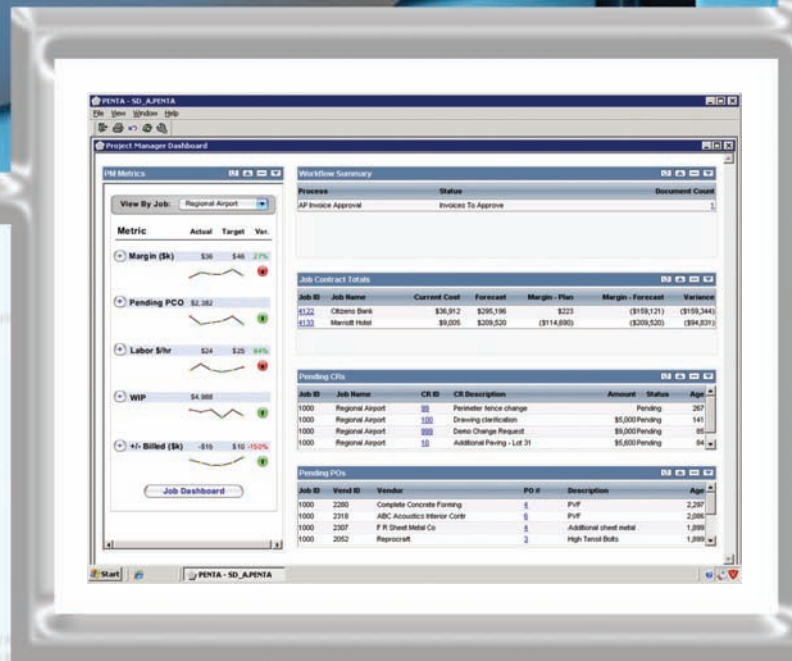

# TOP '09 PRODUCTS

TRUSTED PRODUCT  
PENTA CONSTRUCTION ERP

**TEAM PENTA**

[www.penta.com](http://www.penta.com)  
Brookfield, Wis.

Penta has built its ERP (enterprise resource planning) suite around three core elements: management, business process execution, and performance analysis. This suite of fully-integrated applications links multi-company financials, projects, service, labor, materials, and equipment. Document management and mobile application enhancements allow users to extend the benefits of the system to other mission-critical portions of their operations. Custom workflow automates business processes by defining, performing, and measuring key steps to the project execution process, while analytic tools allow management to monitor key performance metrics at different levels across the organization. Specific service modules can be critical to specialty contractors amid changing market conditions.